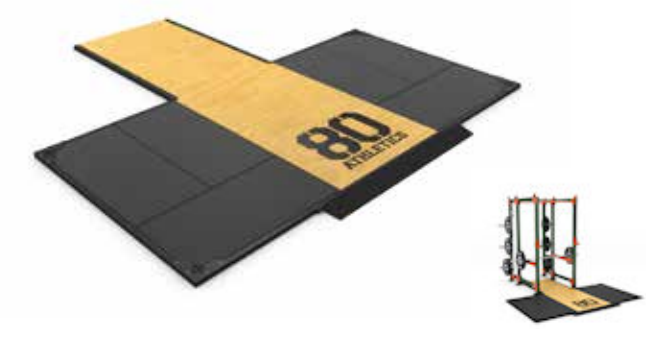

80A00011 POWER RACK PLATFORM
POWER RACK PLATFORM

2556 x 1830 x 1900 mm
320 kg

2556 x 1850 x 2037 mm
395 kg

30 x 2995 x 2030 mm
50 kg

30 x 3000 x 2920 mm
40 kg