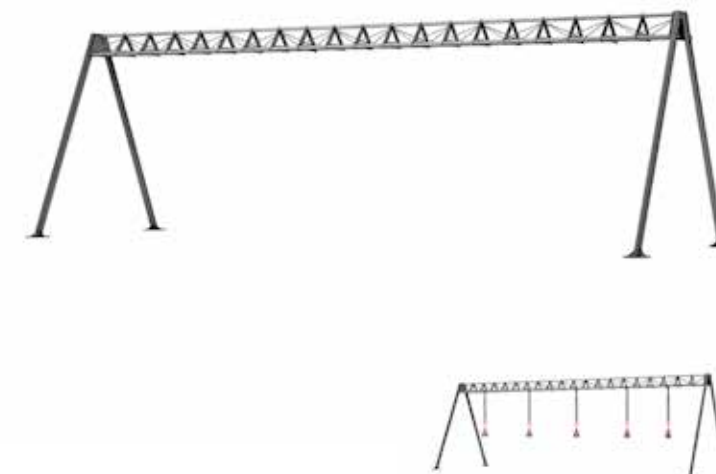

2310 x 1650 x 1650 mm
220 kg

4165 BASIC ROMAN CHAIR VERSTELLBAR
BASIC ROMAN CHAIR ADJUSTABLE

1180 x 700 x 1200 mm
40 kg

4415 SLING RACK GROSS
SLING RACK BIG

2452 x 2538 x 8600 mm
345 kg

4479 LANGHANTELABLAGE
BARBELL RACK